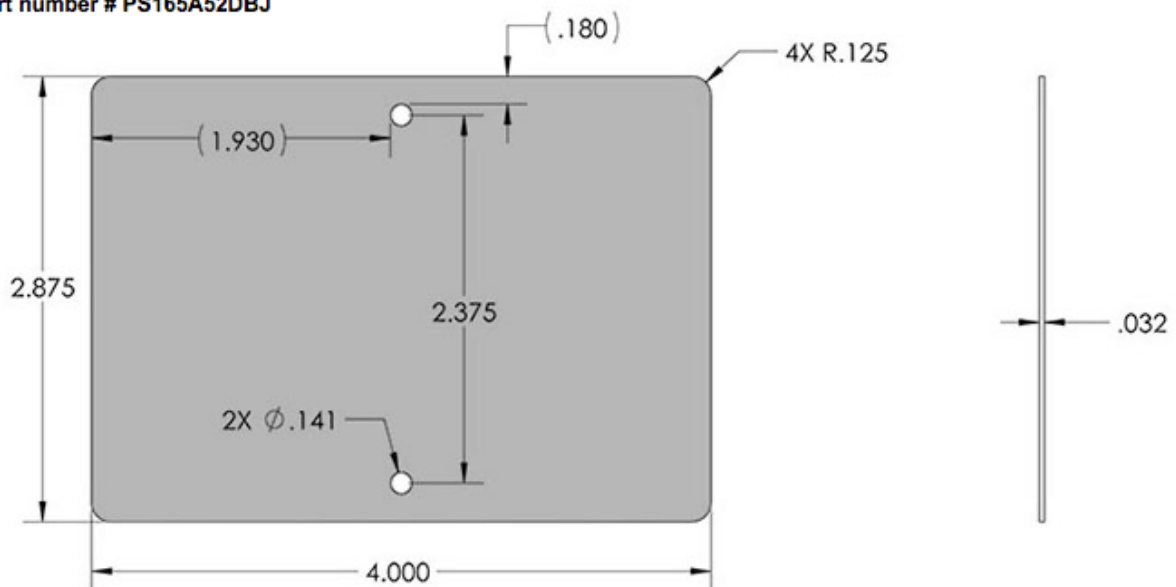

#### ■ 2.87 x 4.00 x .032 inch Plant Sign

With radius corners and two .140" holes to match the stakes. **Material:** 5005-H34-.032" non-fading dark bronze on face. Sign color may be lighter on the back. .032" is about the same thickness as a standard credit card. Edges to be non-anodized aluminum.

Part number # PS165A52DBJ

■ **3.00 x 5.00 x .032 inch Plant Sign**

With radius corners and two .140" holes to match the stakes. **Material:** 5005-H34-.032" non-fading dark bronze on face. Sign color may be lighter on the back. .032" is about the same thickness as a standard credit card. Edges to be non-anodized aluminum.